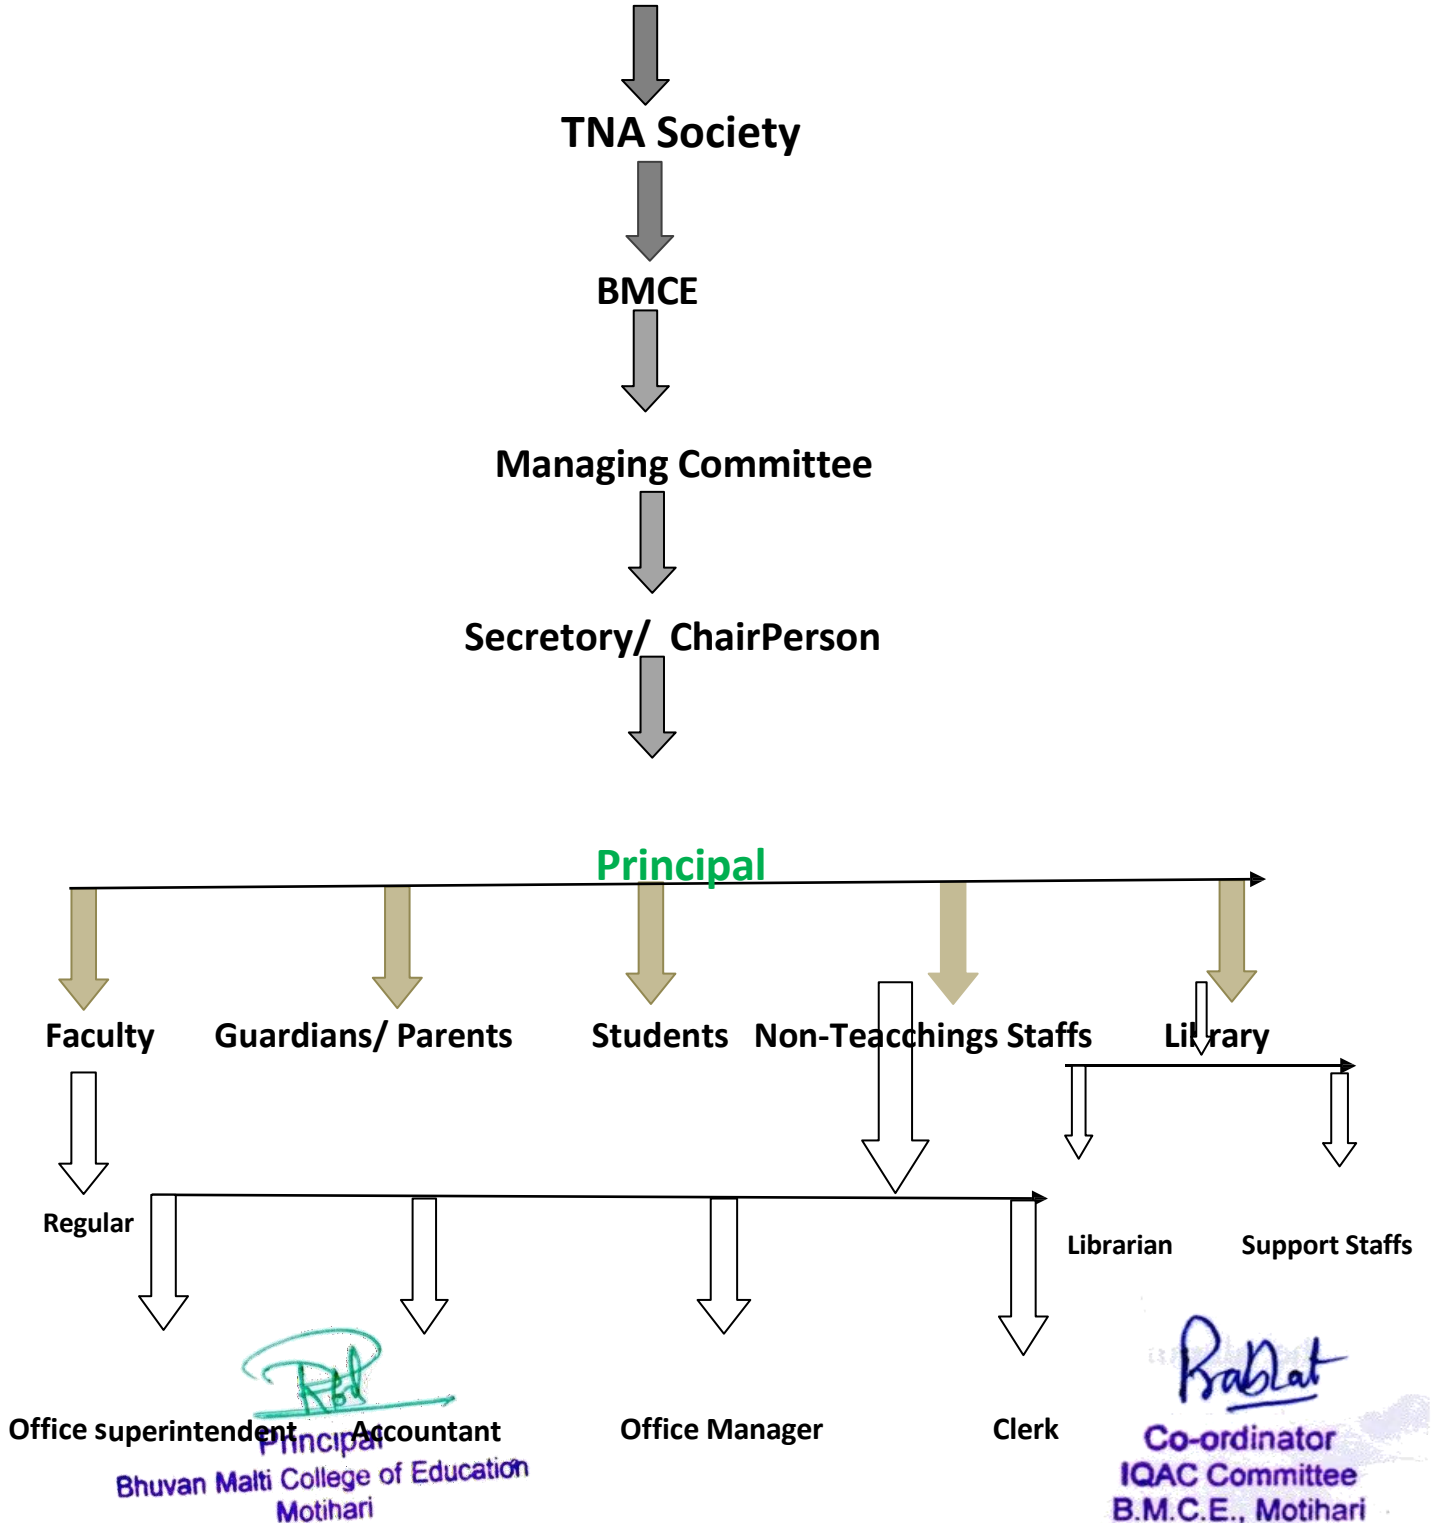

Established-2012

Vill- Basatpur Bada Tola, Po- Rupdih, Chhatauni Dhaka -Road , Motihari East Champaran Bihar-845401

www.bmttc.in

info@bmttc.in

Organogram

Organogram of BMCE

R.B.
Principal
Bhuvan Malti College of Education
Motihari